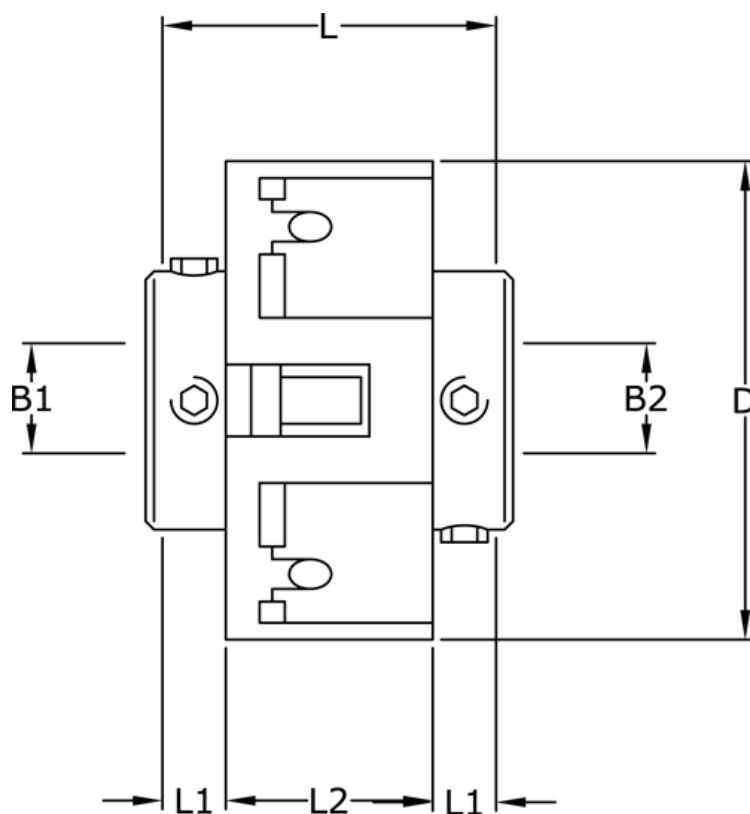

Article number: 3322201272222

Description: Uni-Lat Coupling size 201.27.22.22
set screw hub, bore 6/6 mm

Measures

B1	= 6
B2	= 6
D	= 27
L	= 19.1
L1	= 6.1
L2	= 6.9
Screw	= M3